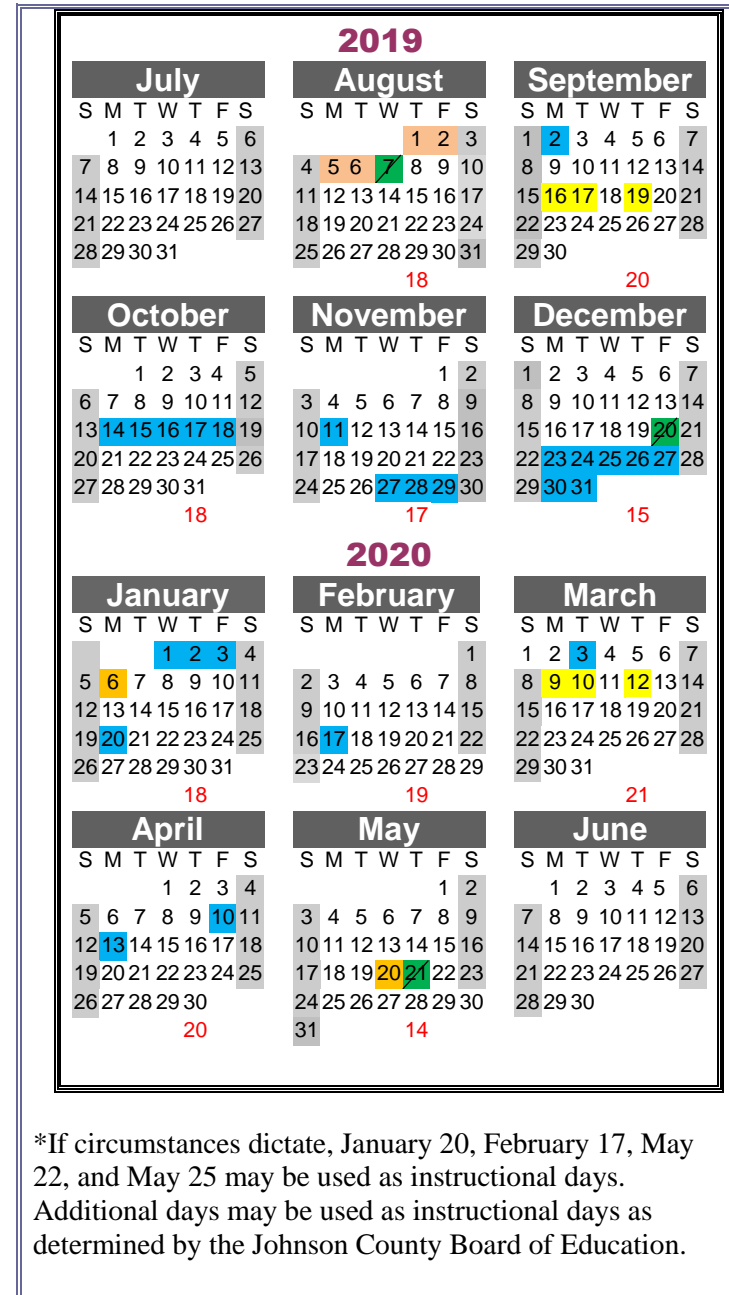

# Johnson County School System July 2019 – June 2020 Calendar

Key:

Yellow = School Day

Green = ½ day

Orange = Teacher In-service/Work Day

Blue = Vacation

August 1	Administrative In-service
August 2	New Teacher In-service
August 5	County Wide In-service
August 6	Teacher Workday
August 7	Registration and 1 <sup>st</sup> day of school (1/2 day)
September 2	Vacation/Labor Day
September 16	Parent Conference/9-12
September 17	Parent Conference/Pre-K-6
September 19	Parent Conference/7-8
October 14-18	Fall Break
November 11	Veterans Day/Vacation
November 27-29	Thanksgiving Holiday/Vacation
December 20	End of 1 <sup>st</sup> semester (88 days) Last day taught before holiday (1/2 day)
December 23- January 6	Christmas Holiday/Vacation
January 6	Teacher Workday
January 7	Students Return (Full Day)
January 20	Martin Luther King Day/Vacation
February 17	President's Day/Vacation
March 3	Election/ No School
March 9	Parent Conferences/9-12
March 10	Parent Conferences/Pre-K-6
March 12	Parent Conferences/7-8
April 10-13	Good Friday/Easter Holiday/Vacation
May 20	Teacher Workday
May 21	Last Day of School (1/2 day)
May 25	Memorial Day (See Note Below)

Calendar includes 13 stockpiled days.

Calendar includes 5 additional snow days. (May 15-21)

# Johnson County School System July 2019 – June 2020 Calendar